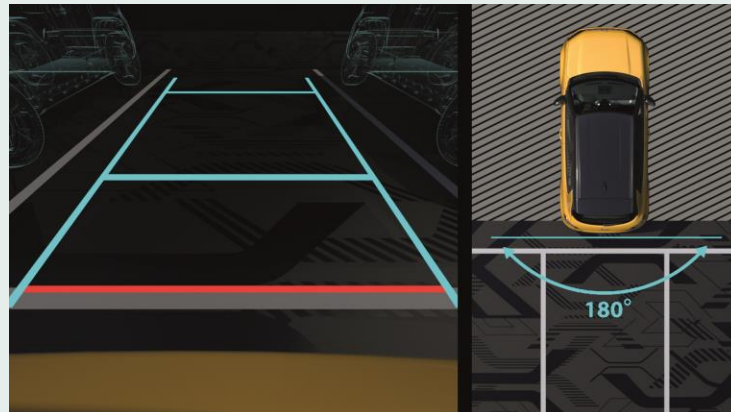

180 DEGREE REAR PARKING CAMERA WITH DRONE VIEW

The Altitude Rear Parking Camera with 180 degree functionality and Drone View will make parking your Jeep Avenger anywhere utterly effortless.